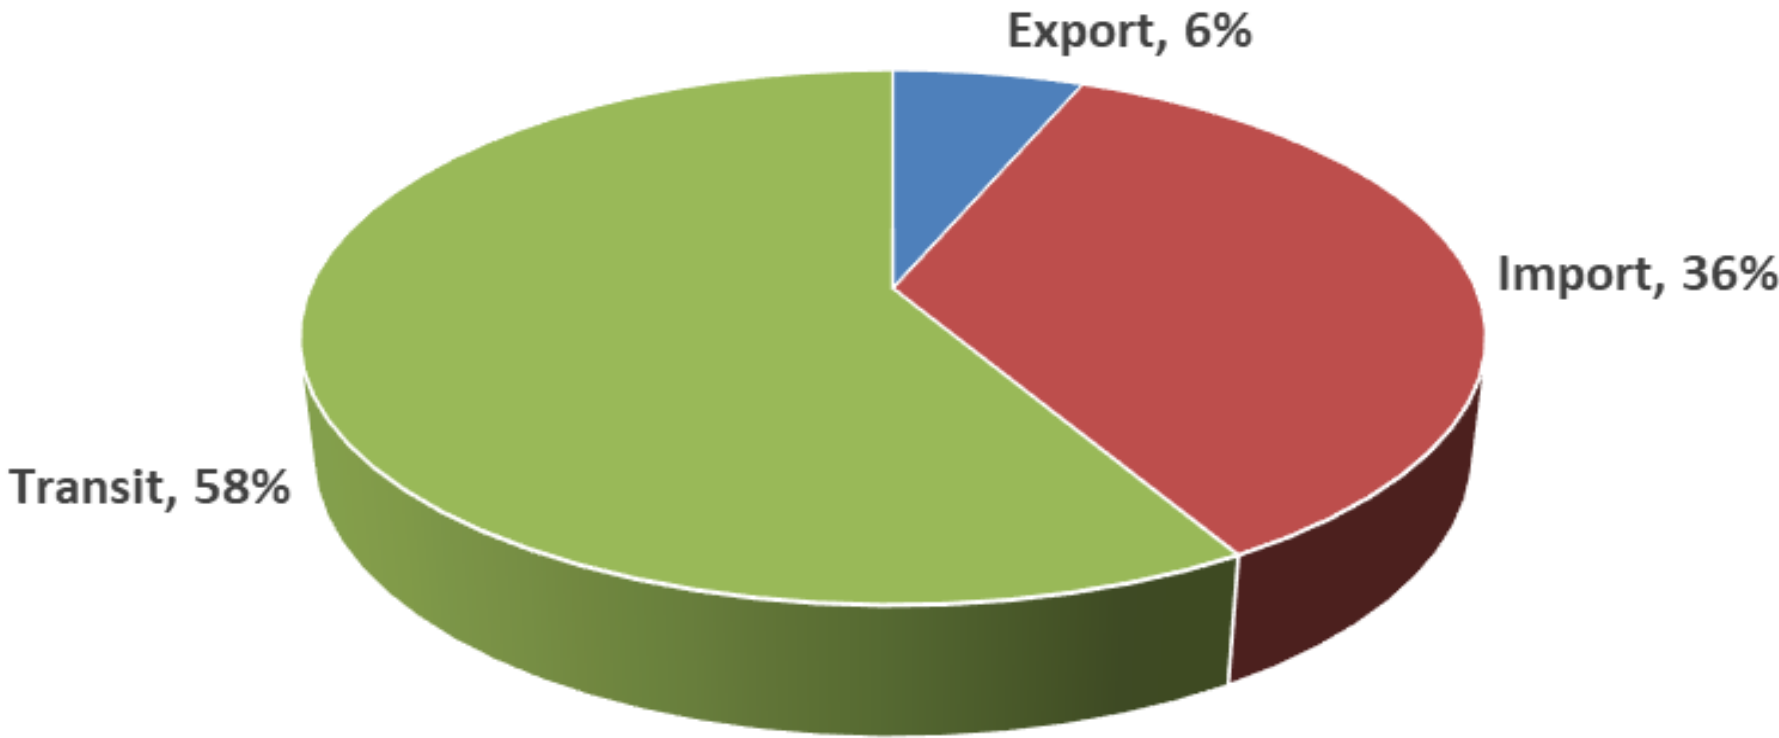

oman

A Subsidiary of Oman Airports

**Marketing
Statistical Data
Jan-Nov 2024**

Tonnage (Jan –Nov 2024)

Overall Cargo Mix-Jan--Nov 2024

Overall Cargo Mix -Jan-Nov 2024		
		MT
Export	6%	9,617
Import	36%	54,925
Transit	58%	90,148
Total	100%	154,689