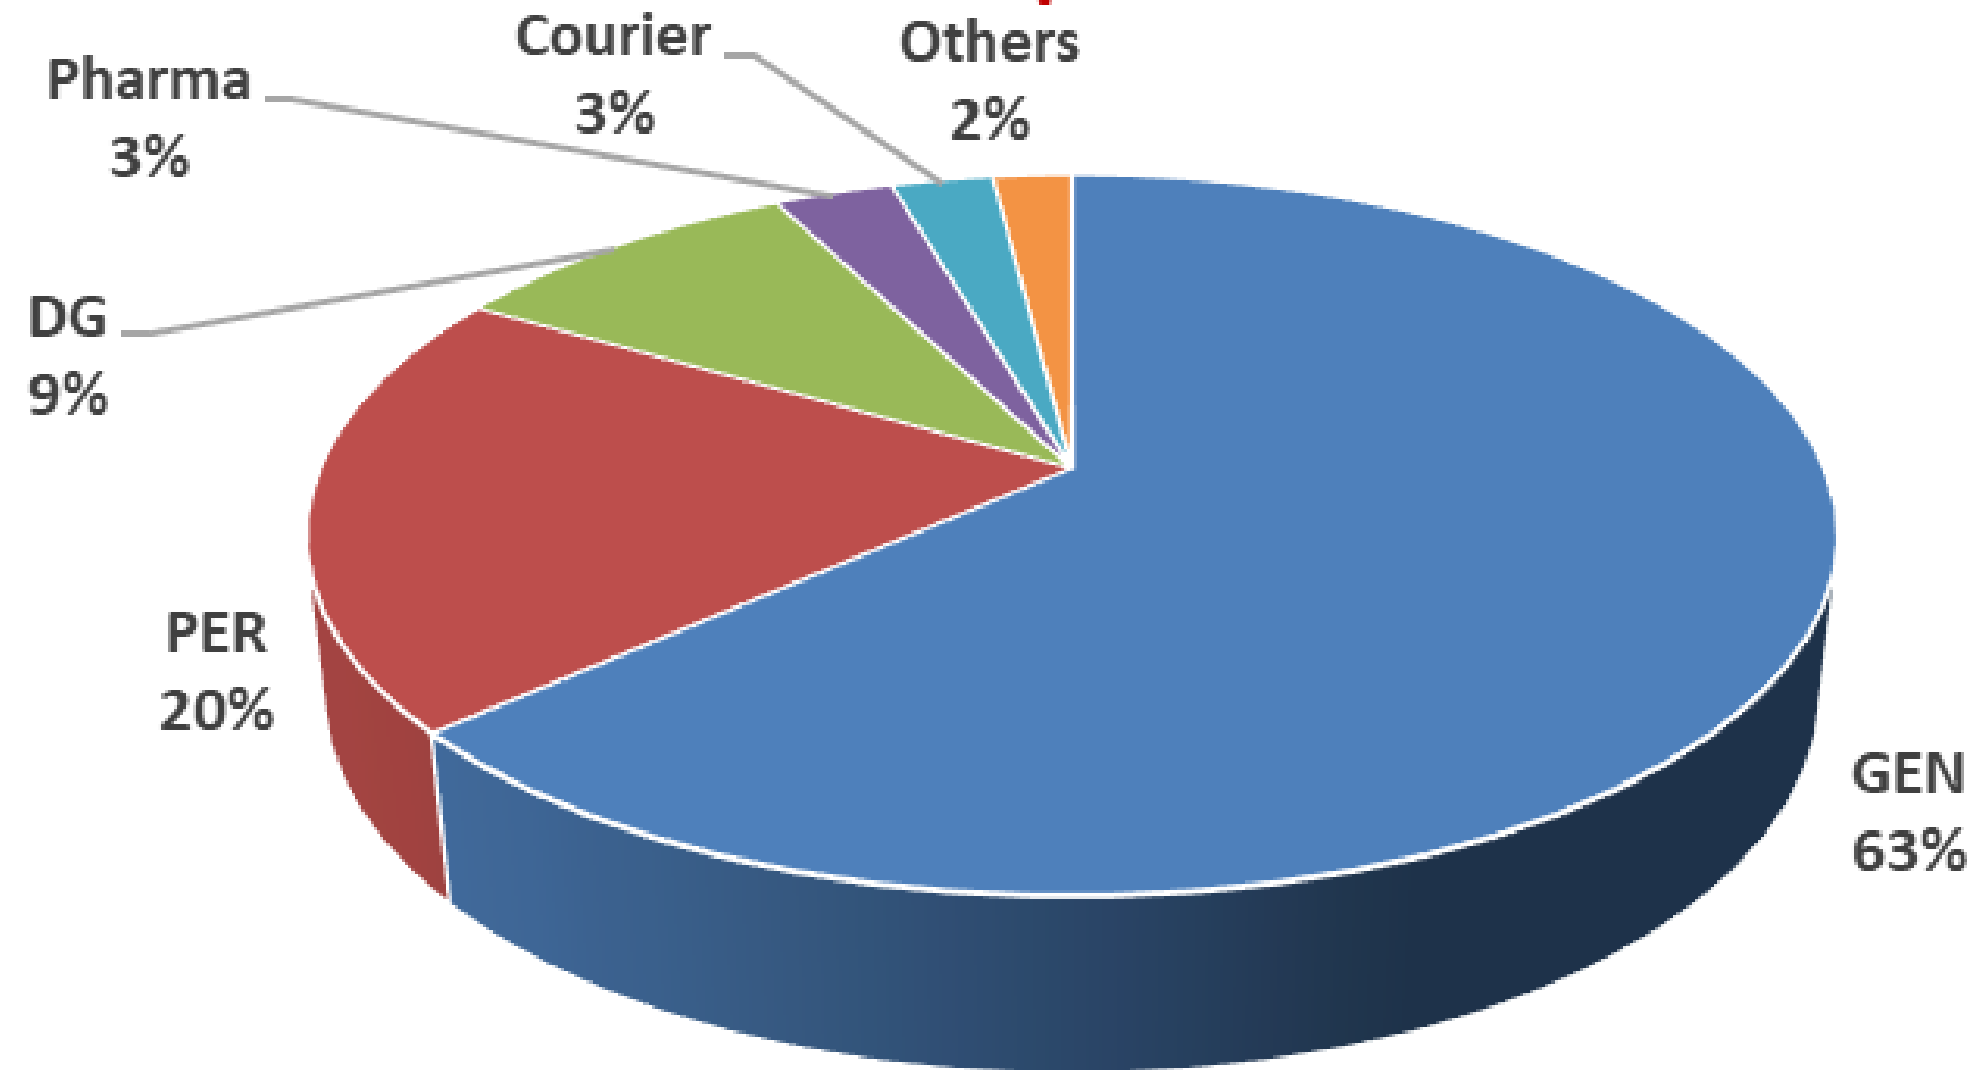

Export Commodities--Jan-Nov 24