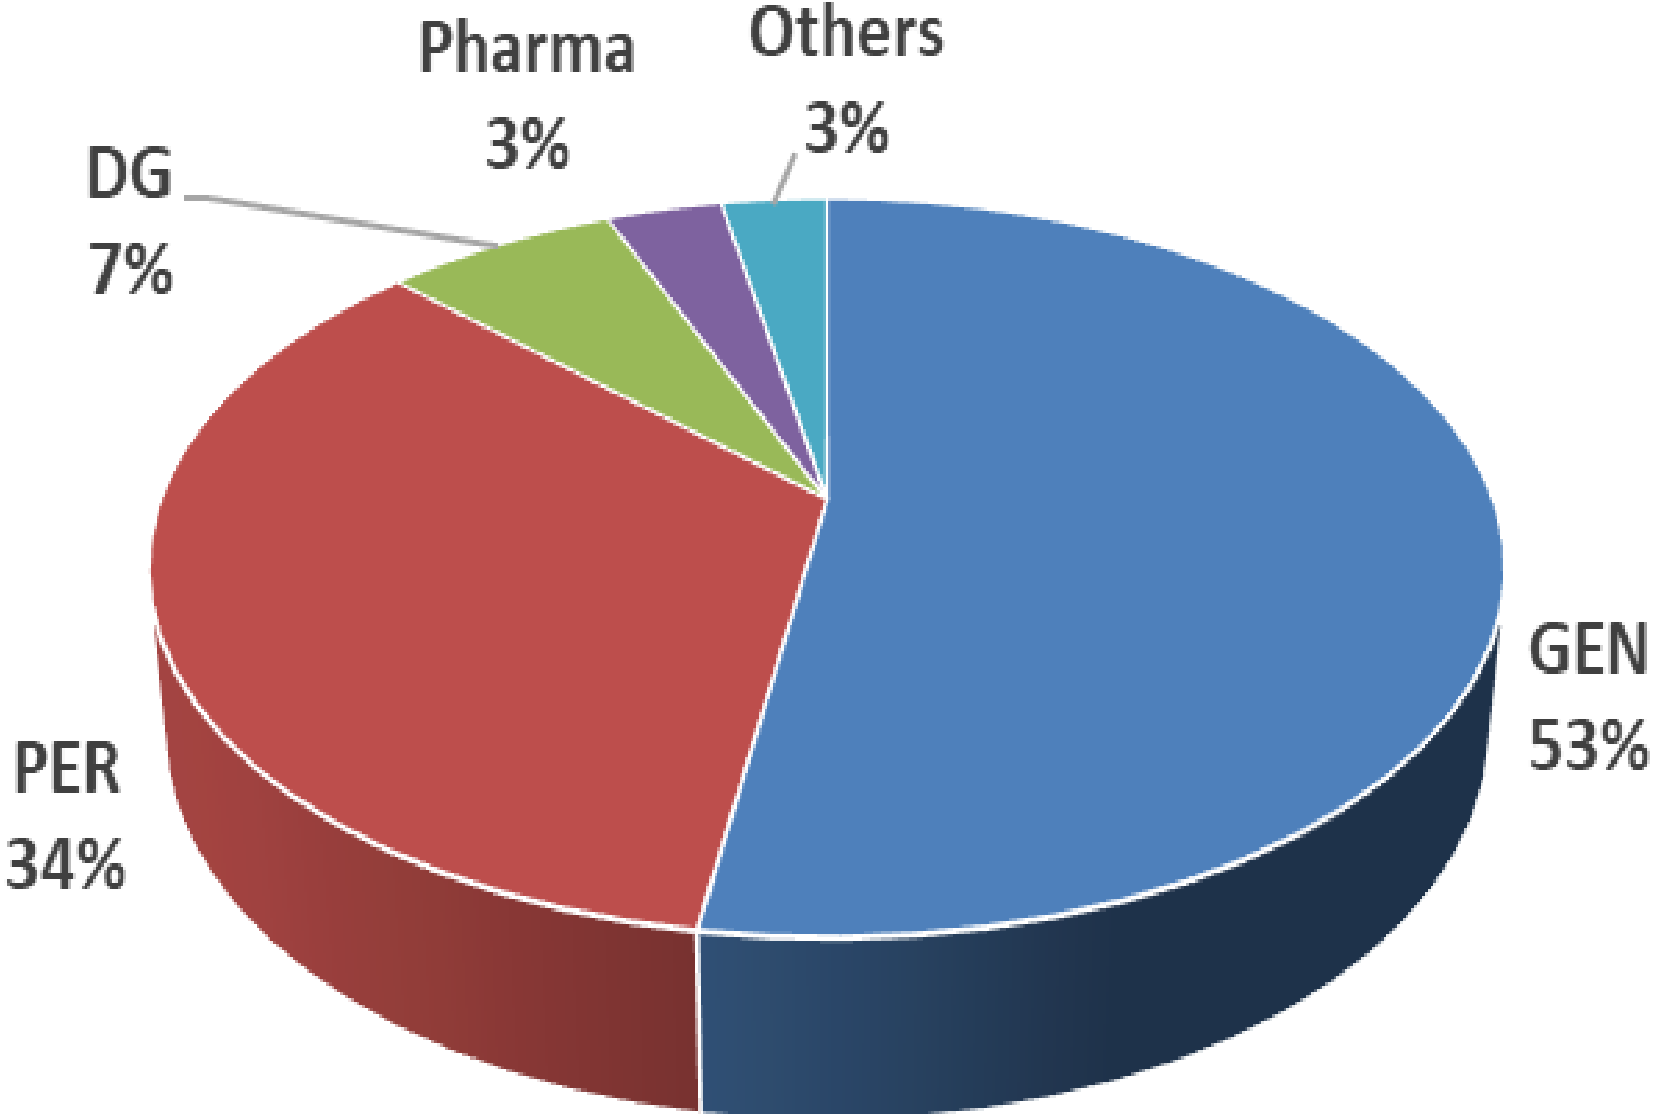

Import Commodity--Jan-Nov 2024